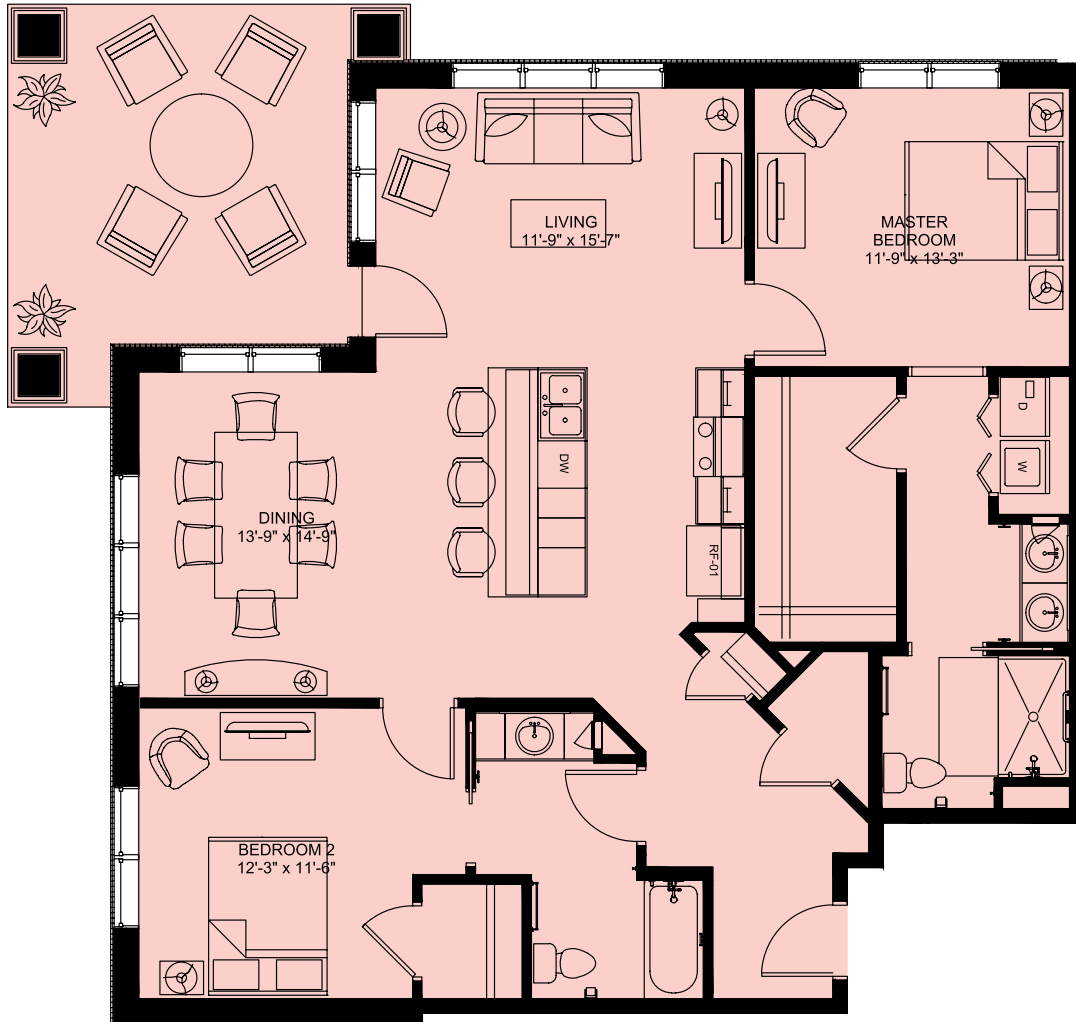

Birch

Hybrid Home
Two bedroom, two bath with den
1,621 square feet

Maple

Hybrid Home
Two bedroom, two bath
1,404 square feet

Oak

Two bedroom, two bath with den | 1,650 square feet

LAKEWOOD
Woodside Hybrids

Pine

Hybrid Home

One bedroom, one-and-a-half bath with den
1,140 square feet