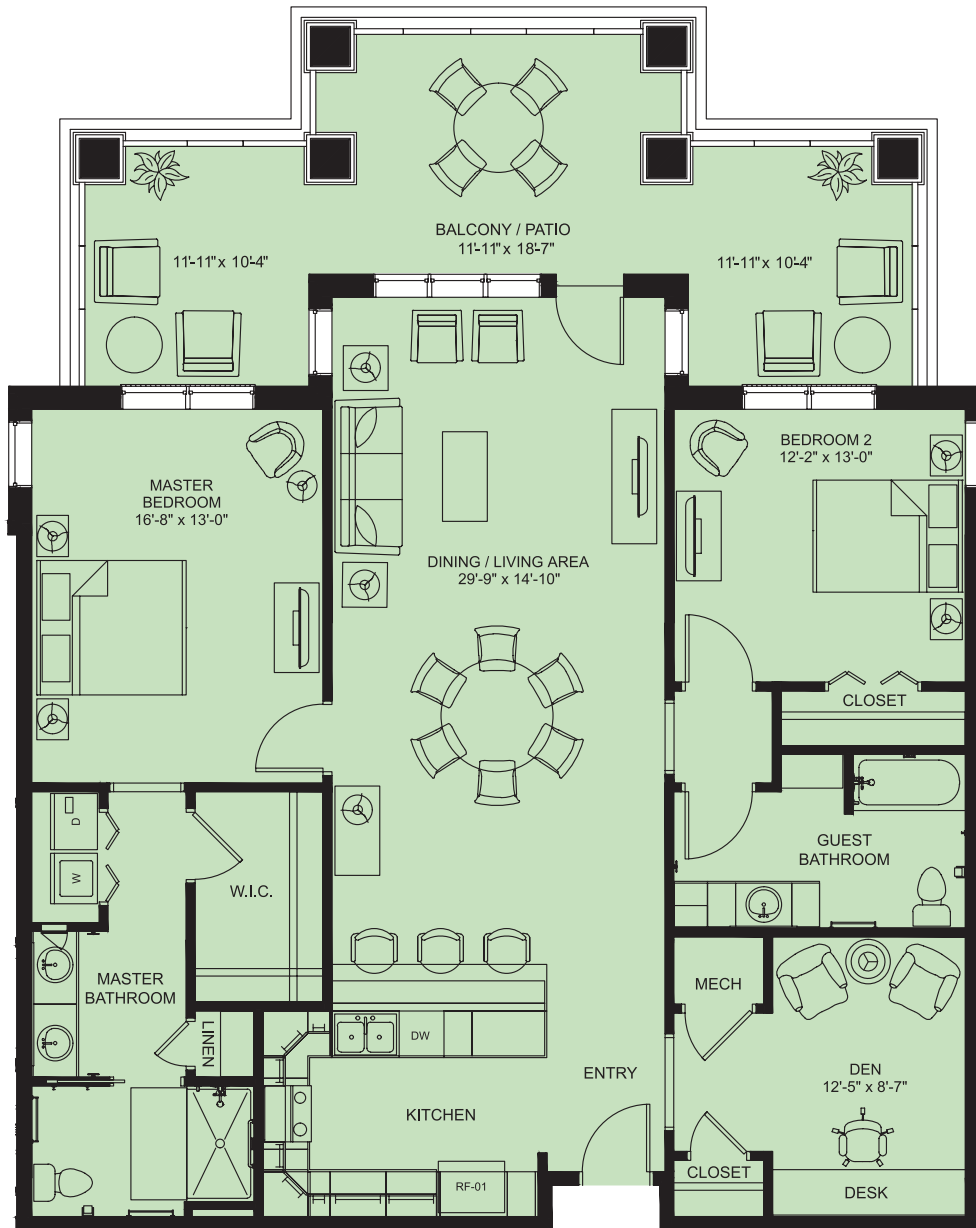

Birch

Hybrid Home
Two bedroom, two bath with den
1,621 square feet

Maple

Hybrid Home
Two bedroom, two bath
1,404 square feet

Oak

Two bedroom, two bath with den | 1,650 square feet

LAKEWOOD
Woodside Hybrids

Pine

Hybrid Home

One bedroom, one-and-a-half bath with den
1,140 square feet