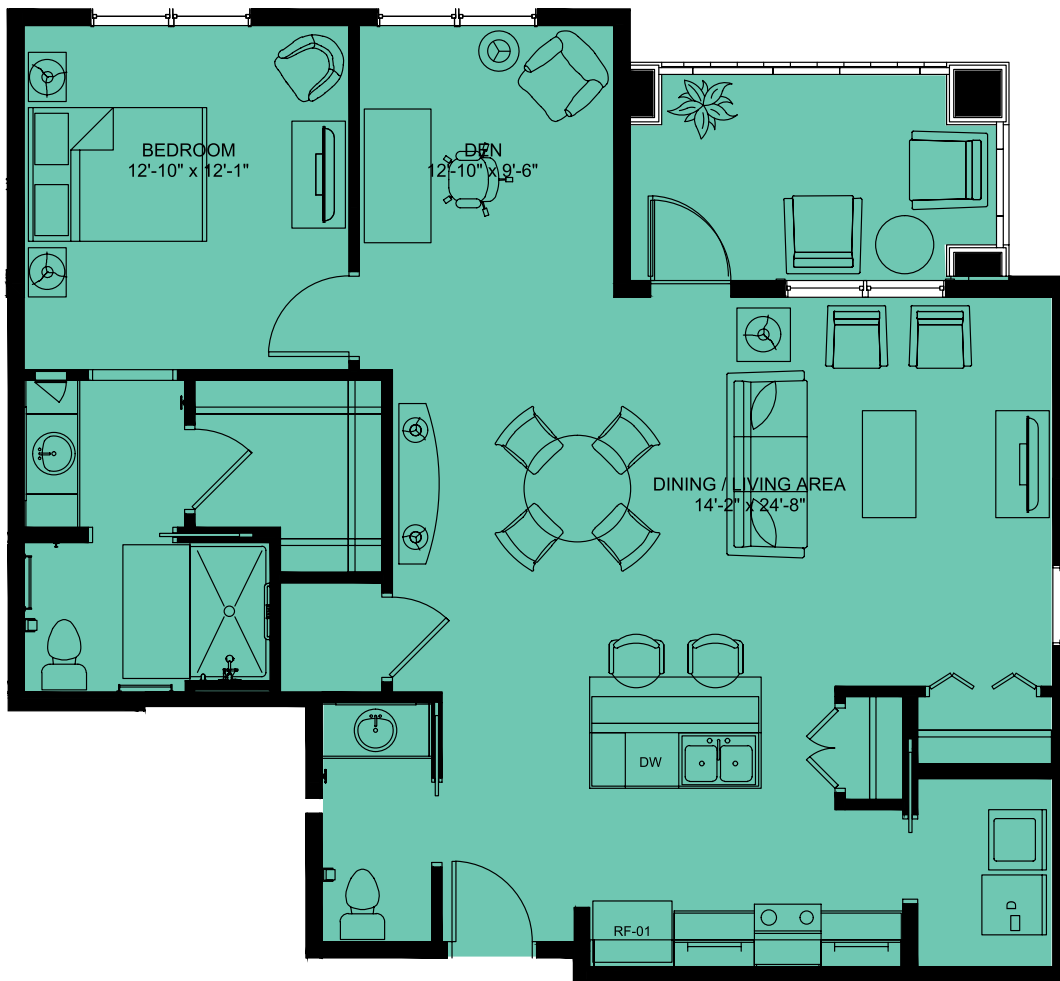

Birch

Hybrid Home
Two bedroom, two bath with den
1,621 square feet

Maple

Hybrid Home
Two bedroom, two bath
1,404 square feet

Oak

Two bedroom, two bath with den | 1,650 square feet

LAKEWOOD
Woodside Hybrids

Pine

Hybrid Home

One bedroom, one-and-a-half bath with den
1,140 square feet